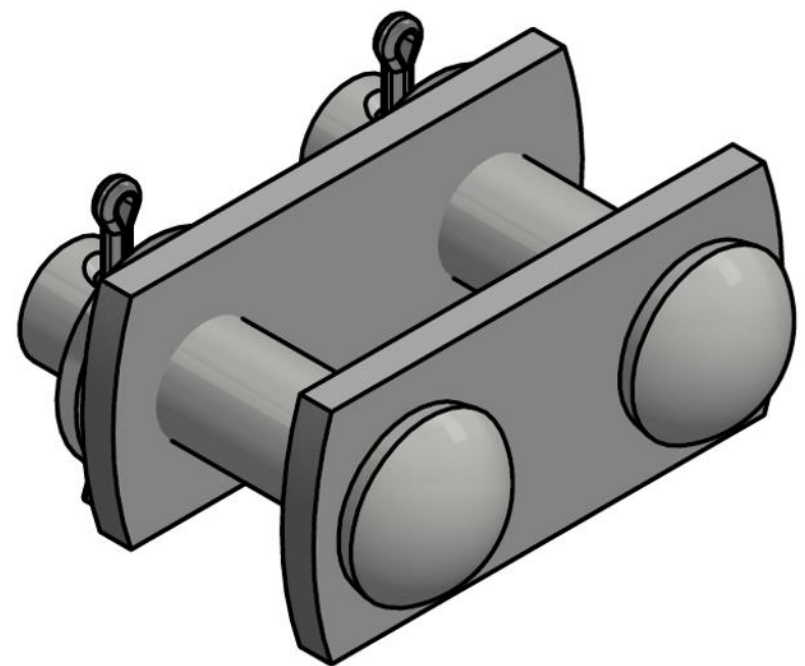

Straight coupling with pins $\varnothing 12$ mm

Order number: 0020.1

Technical parameters

- Material: Stainless pins, hot-dip galvanized steel, Split pin 4x36 Cu
- Weight: 0,29 kg (0,64 lb)

Esko spol. s r.o.