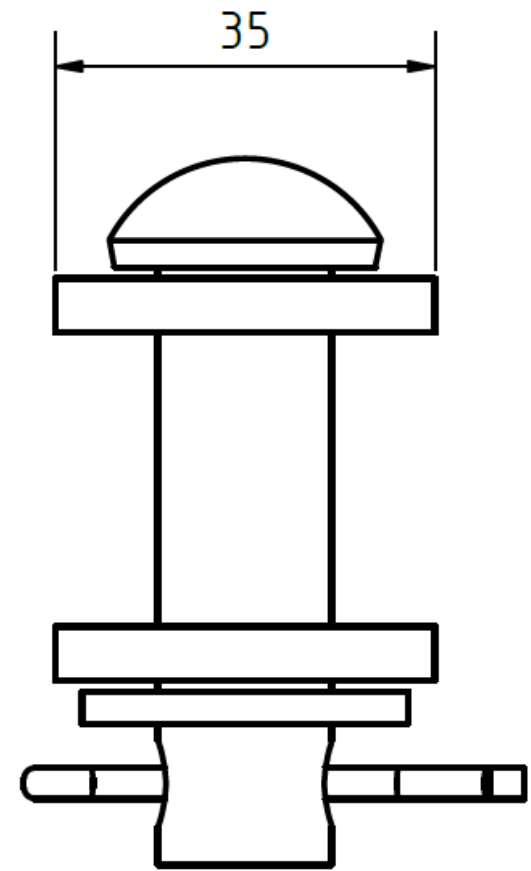

Straight coupling with pins $\varnothing 12$ mm

Order number: 0020.1

Technical parameters

- Material: Stainless pins, hot-dip galvanized steel, Split pin 4x36 Cu
- Weight: 0,29 kg (0,64 lb)

Esko spol. s r.o.