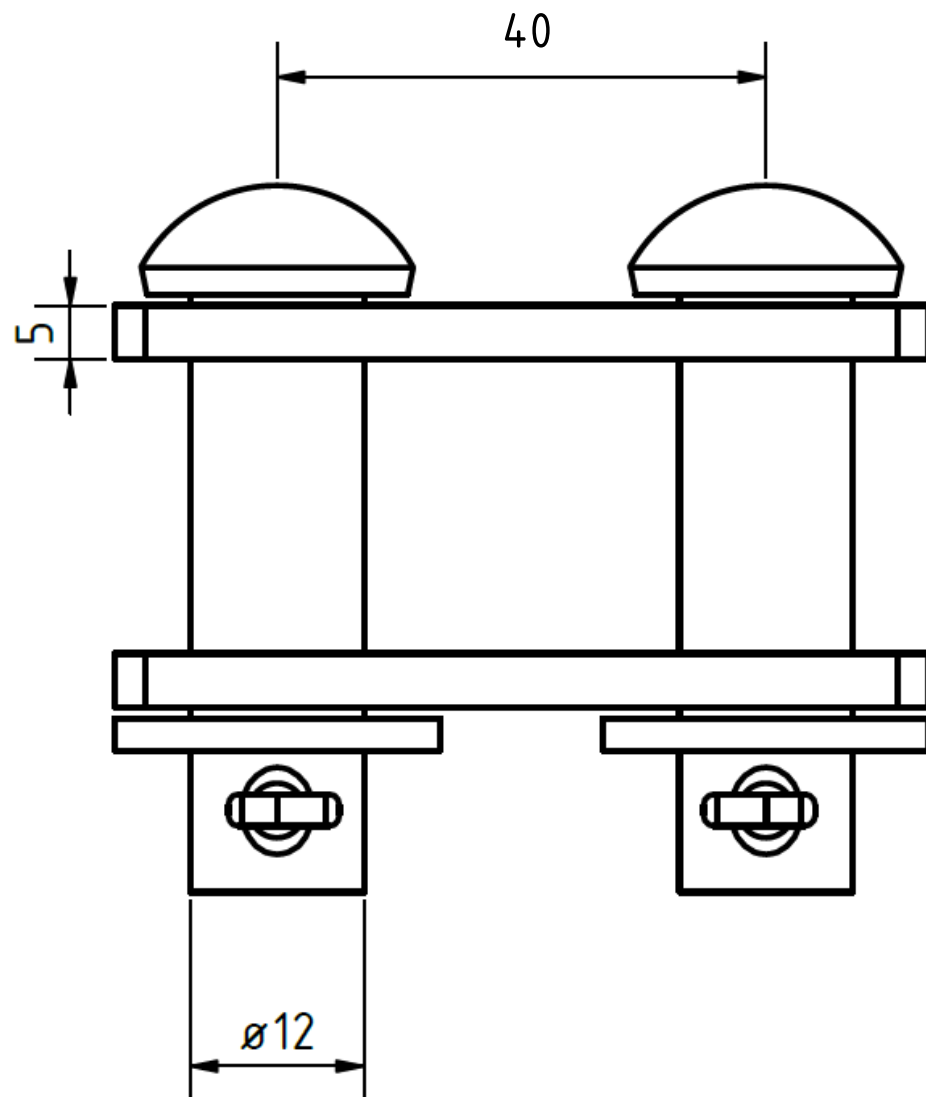

Straight coupling with pins $\varnothing 12$ mm

Order number: 0020.1

Technical parameters

- Material: Stainless pins, hot-dip galvanized steel, Split pin 4x36 Cu
- Weight: 0,29 kg (0,64 lb)

Esko spol. s r.o.