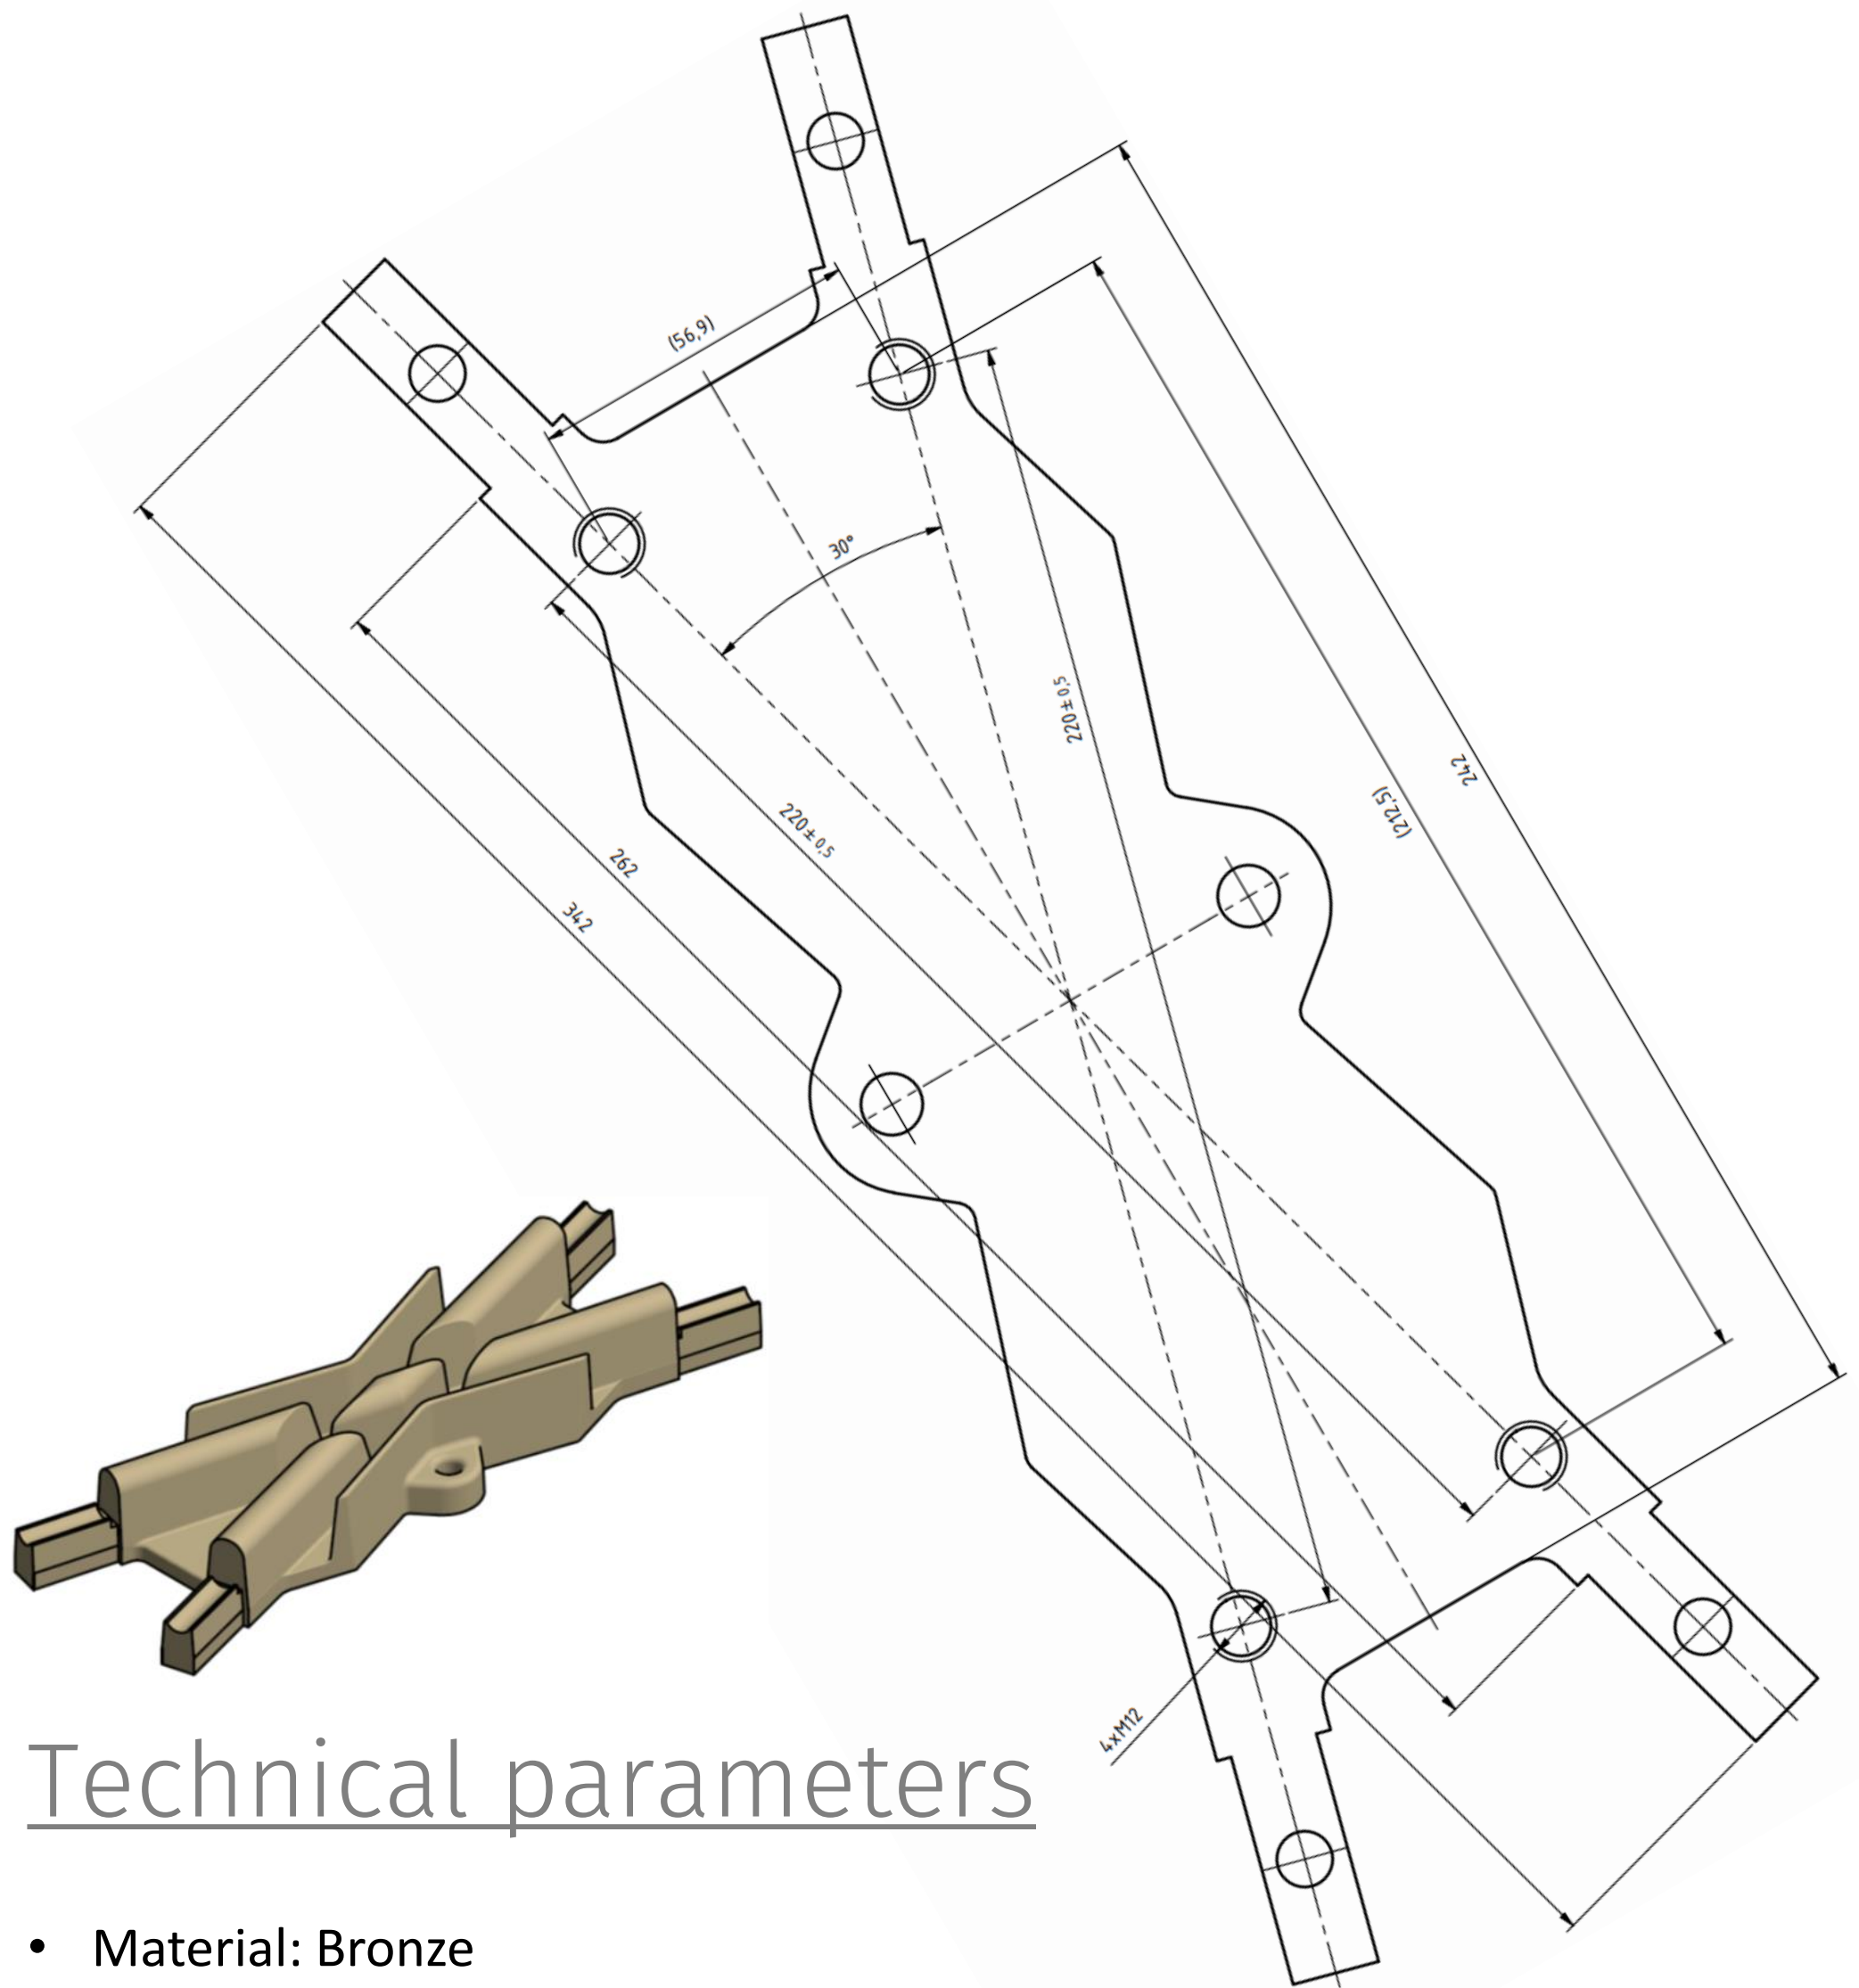

## Trolley cross 30° (Br) with connector, suspension system

Order number: 0035

### Technical parameters

- Material: Bronze
- Weight: 3,85 kg (8,5 lb)