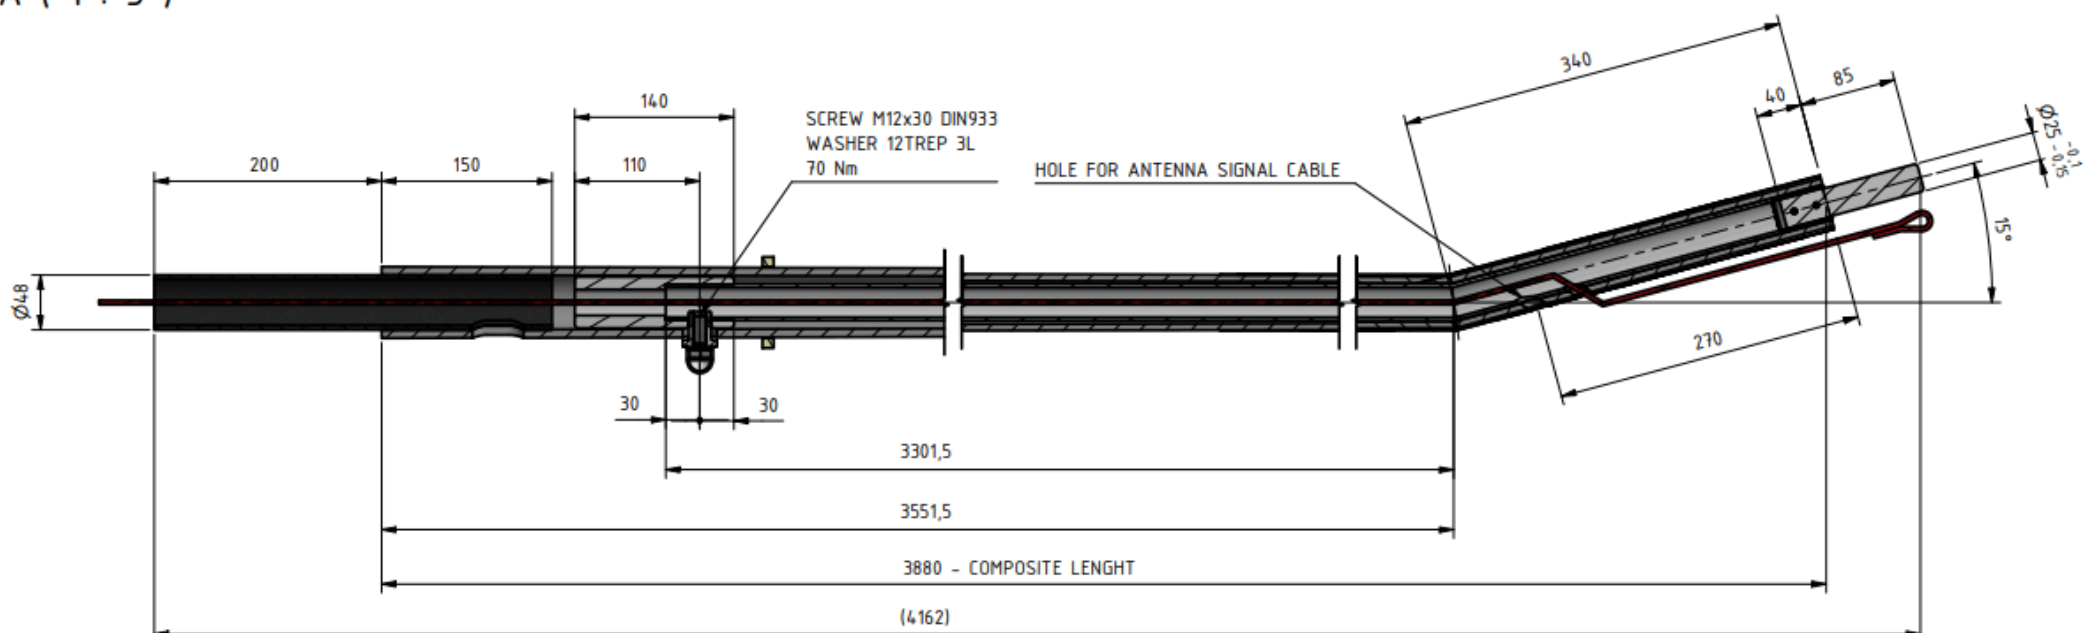

Catalogue sheet

Pole for LTP ESKO - 3880 - 25 - bent with insert (red and white end)

Order number: 0069.35.3880.25.8

A-A (1 : 5)

Technical parameters

- Material: Composite, stainless steel, Al
- Weight: 10 kg (22 lb)