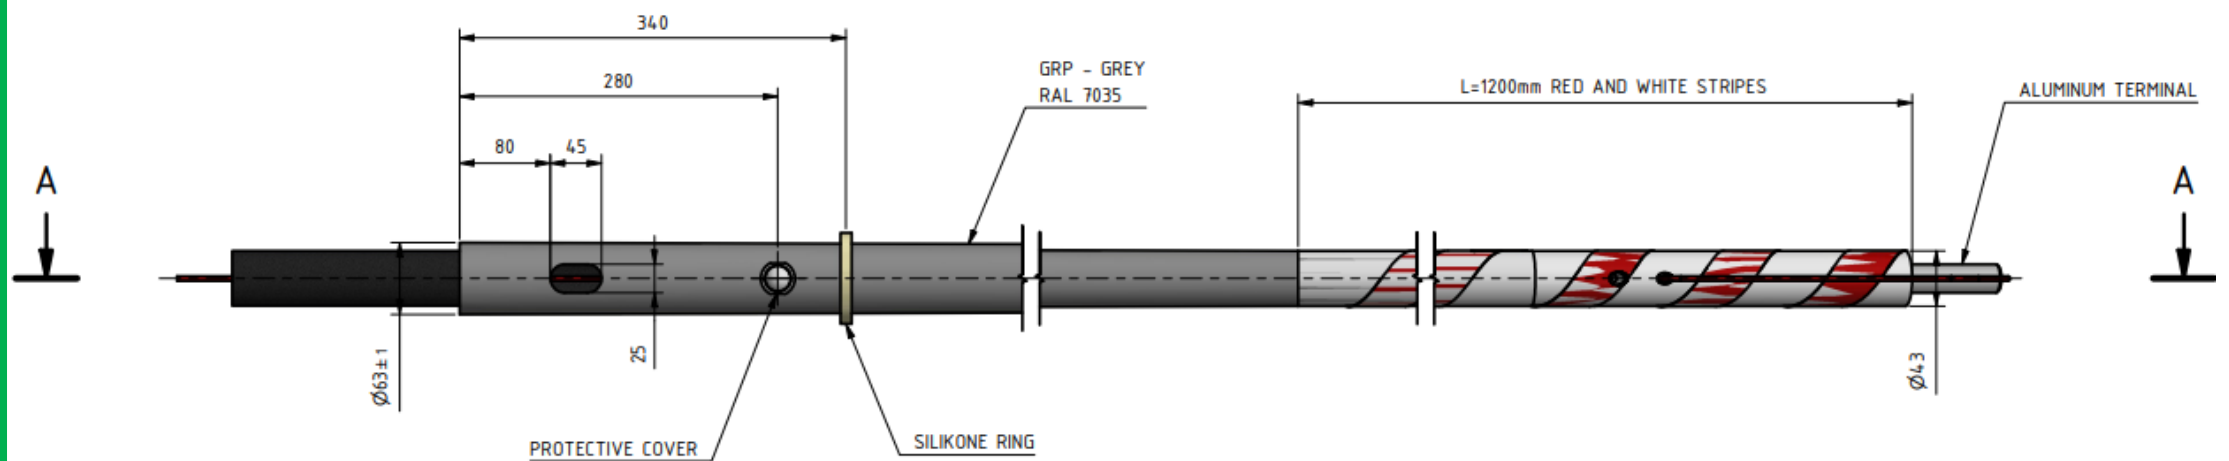

Catalogue sheet

Pole for LTP ESKO - 3880 - 25 - bent with insert (red and white end)

Order number: 0069.35.3880.25.8

A-A (1 : 5)

Technical parameters

- Material: Composite, stainless steel, Al
- Weight: 10 kg (22 lb)