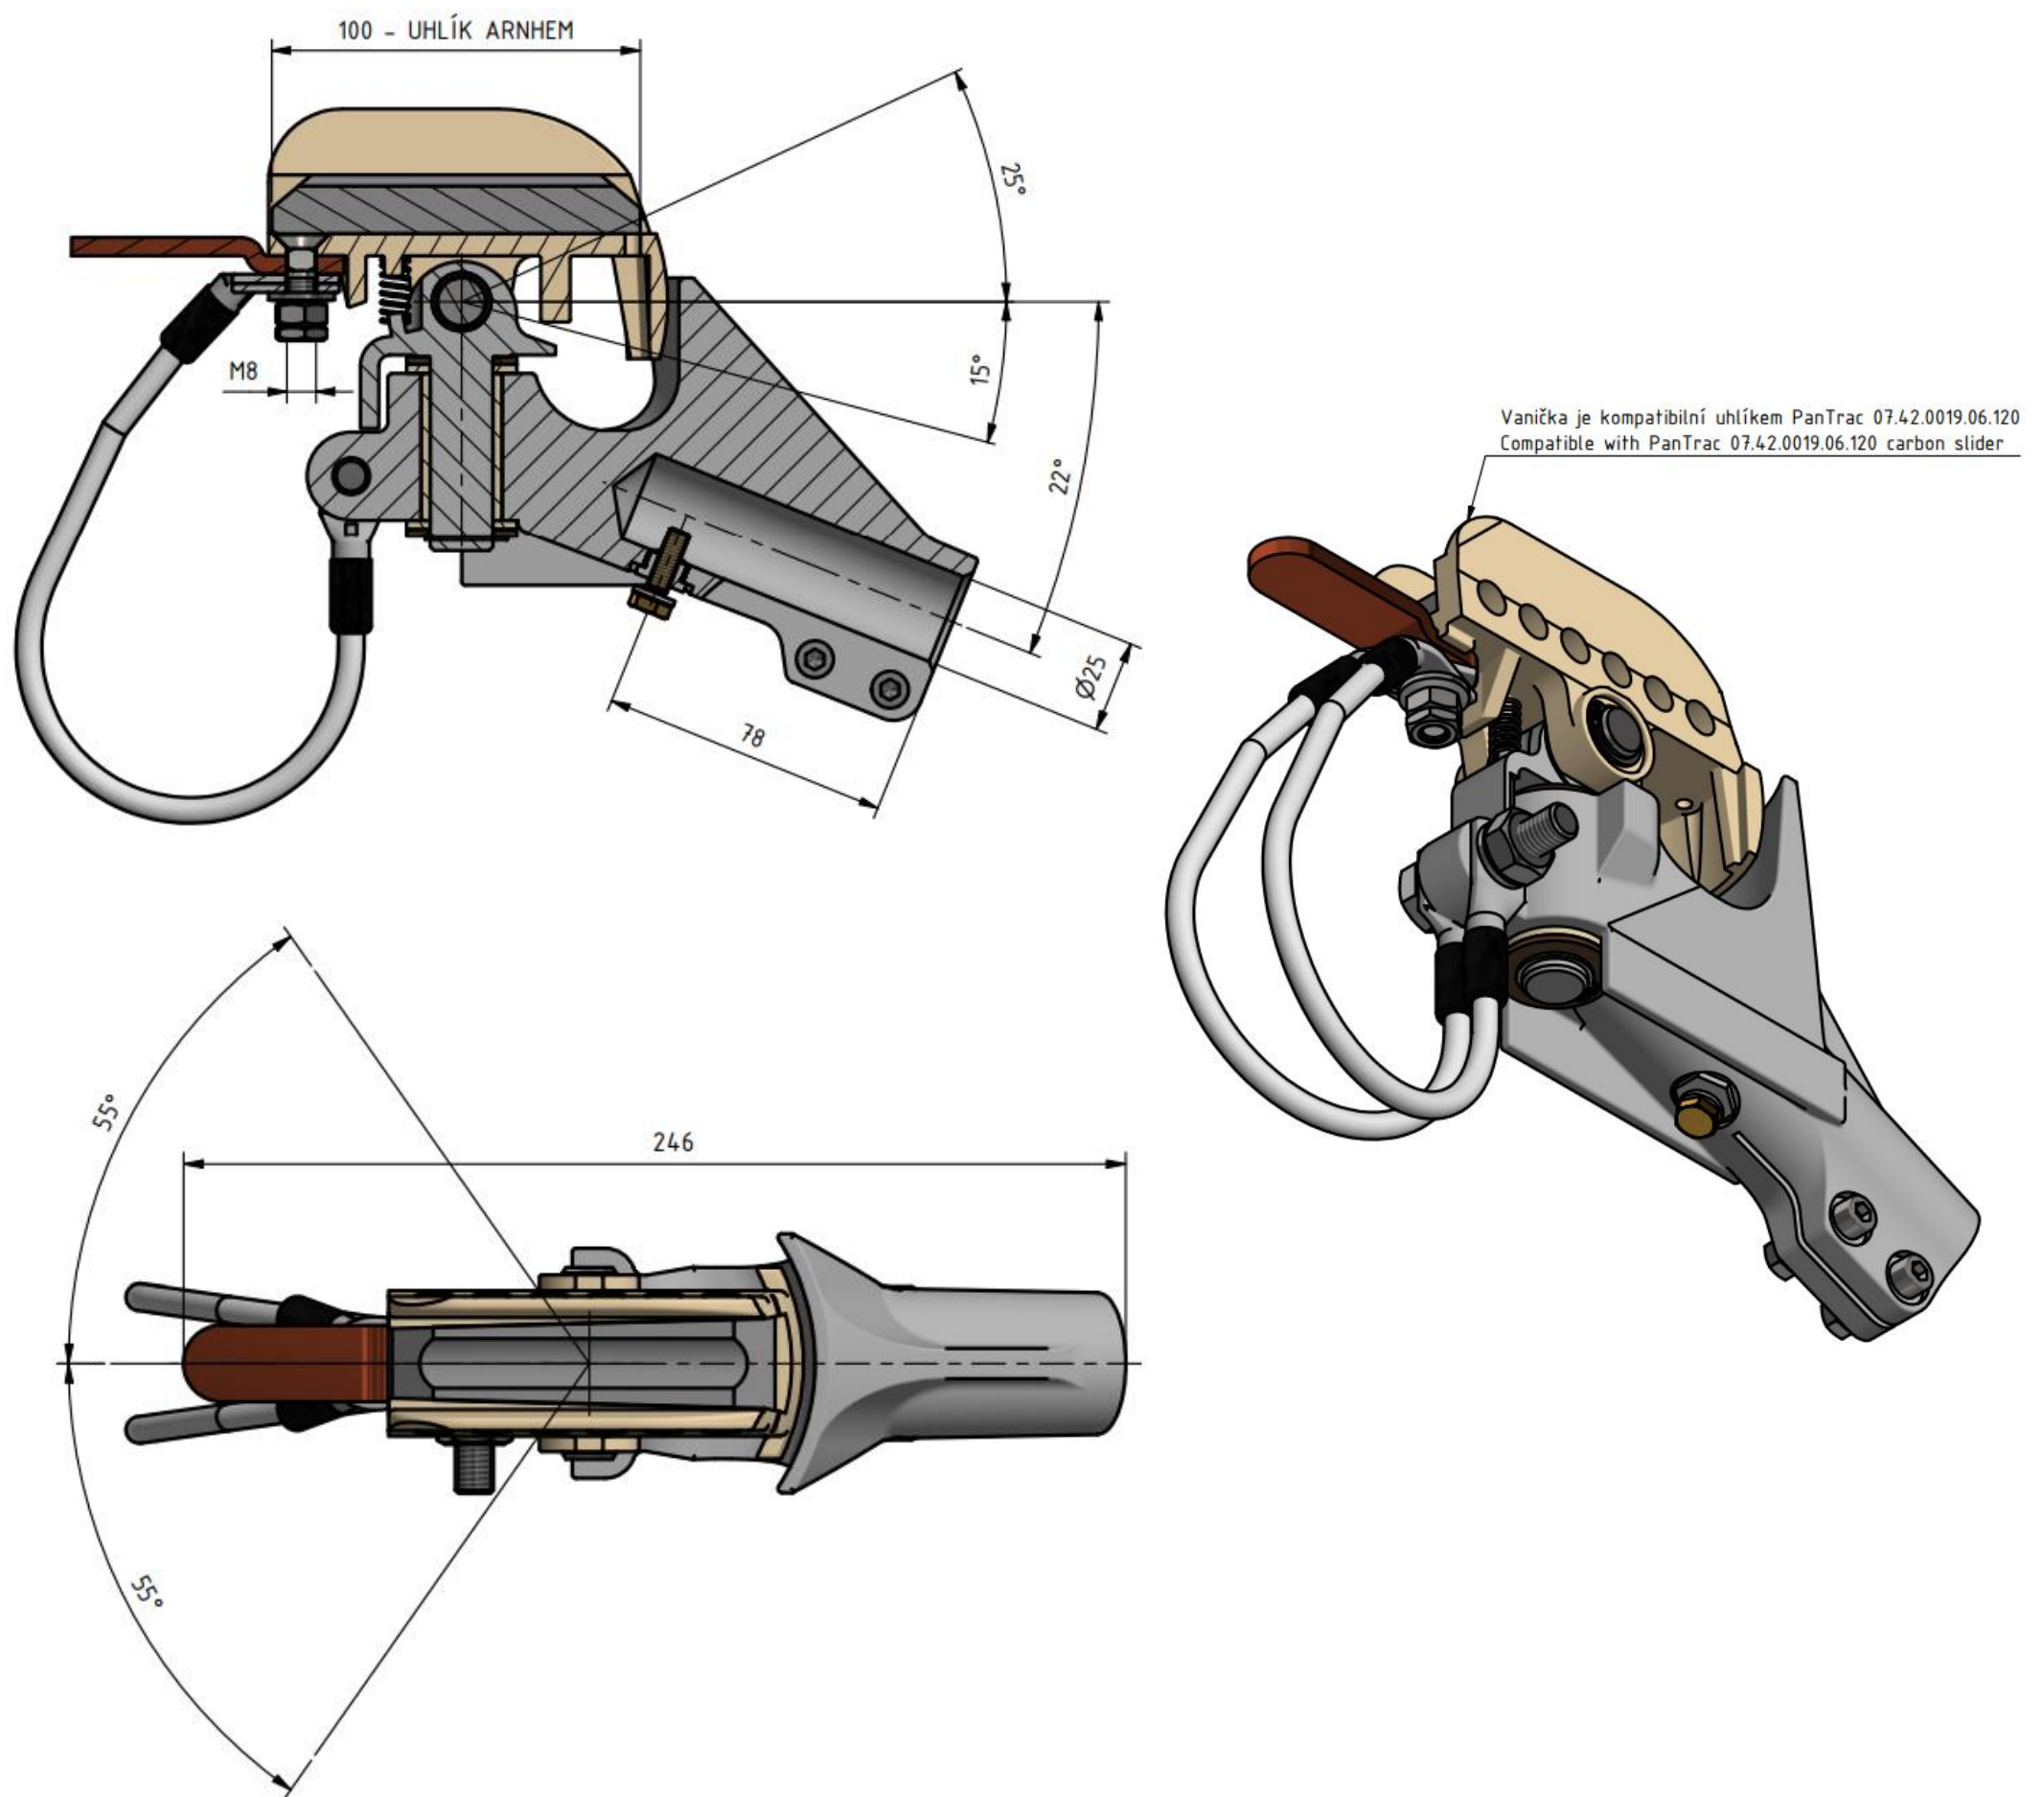

Current collector head ESKO L102/5 – 25/22°

Order number: 0070.25HC.1 (current)

Technical parameters

- Material: Bronze, stainless steel, Cu, steel, Al alloy
- Weight: 1,89 kg (4,16 lb)

Esko spol. s r.o.

Praha 5, Jinonická 80, 15800 CZ