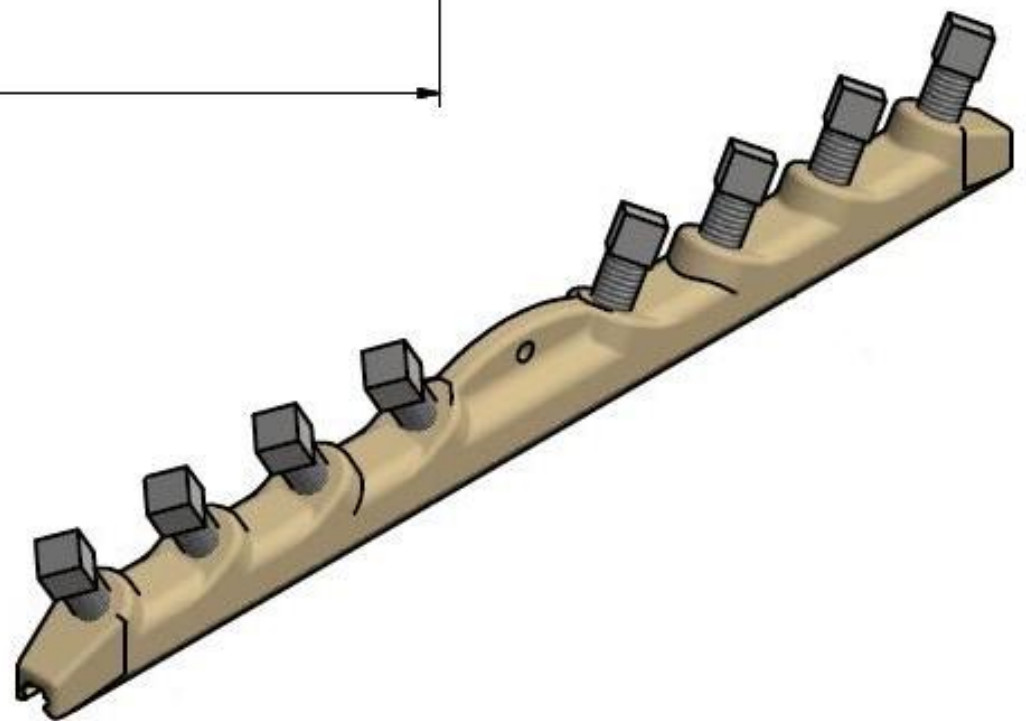

Contact wire splice 8x screws TRAM

Order number: 0076.1

Technical parameters

- Material: bronze, stainless steel
- Weight: 0,94 kg (2,07 lb)
- Max. screw tightening torque: 35Nm
- For contact wire 100; 120; 150 mm in accordance with EN 50 149
- For contact wire 3,94; 4,72; 5,9 in in accordance with EN 50 149
-