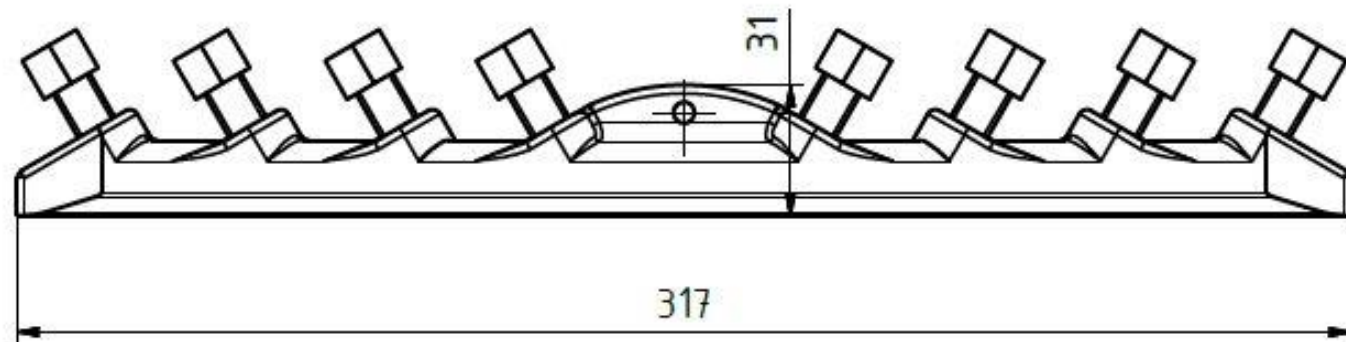

Contact wire splice 8x screws TRAM

Order number: 0076.1

Technical parameters

- Material: bronze, stainless steel
- Weight: 0,94 kg (2,07 lb)
- Max. screw tightening torque: 35Nm
- For contact wire 100; 120; 150 mm in accordance with EN 50 149
- For contact wire 3,94; 4,72; 5,9 in in accordance with EN 50 149
-