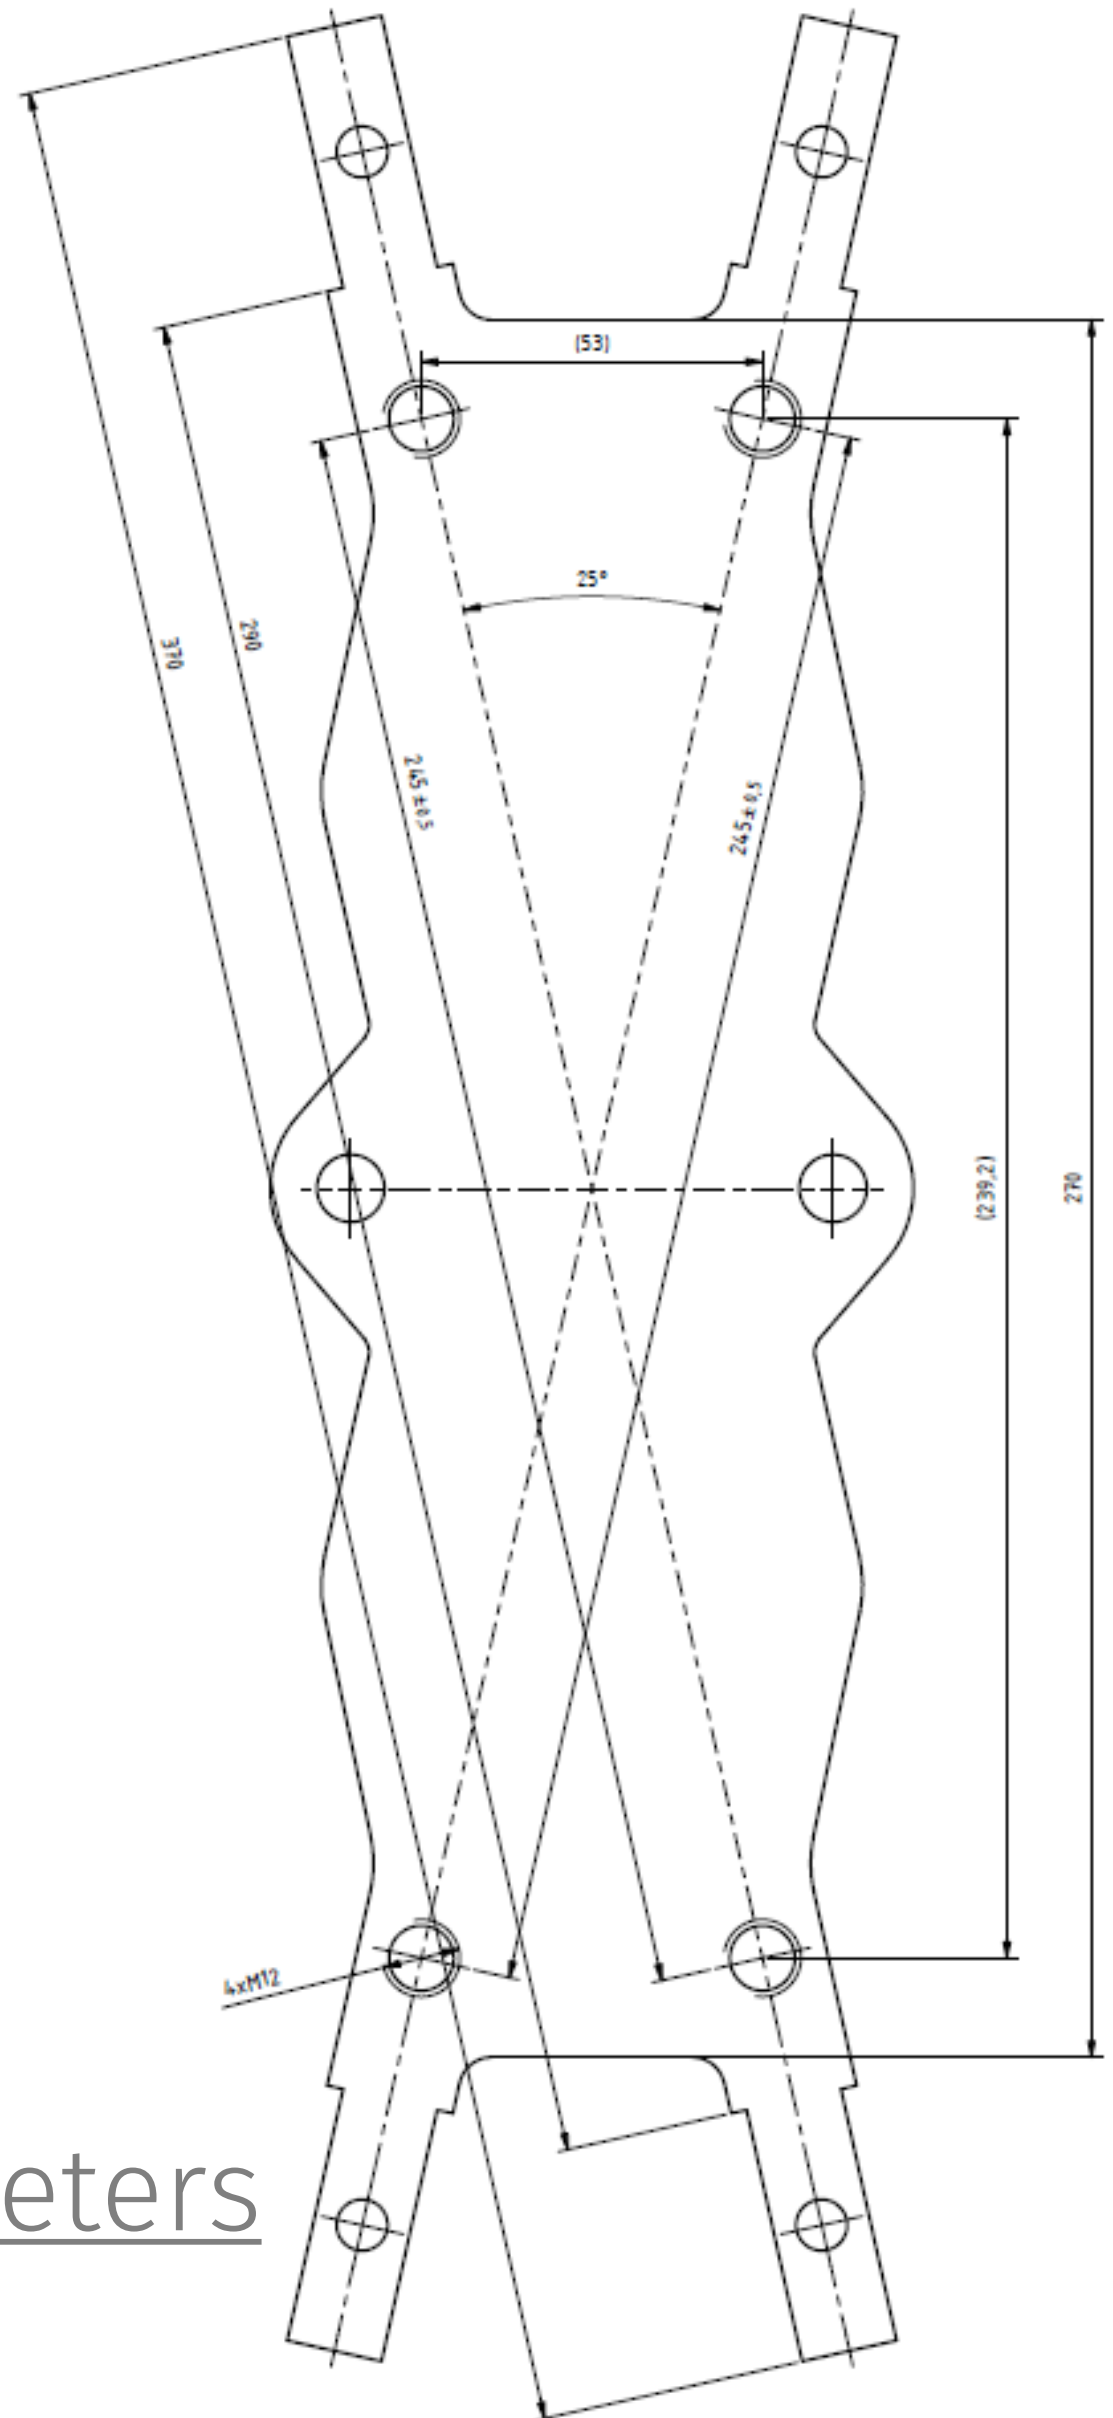

## Crossing piece 25° (Bronze) with end piece

Order number: 0096

### Technical parameters

- Material: Bronze
- Weight: 4,39 kg (9,68 lb)