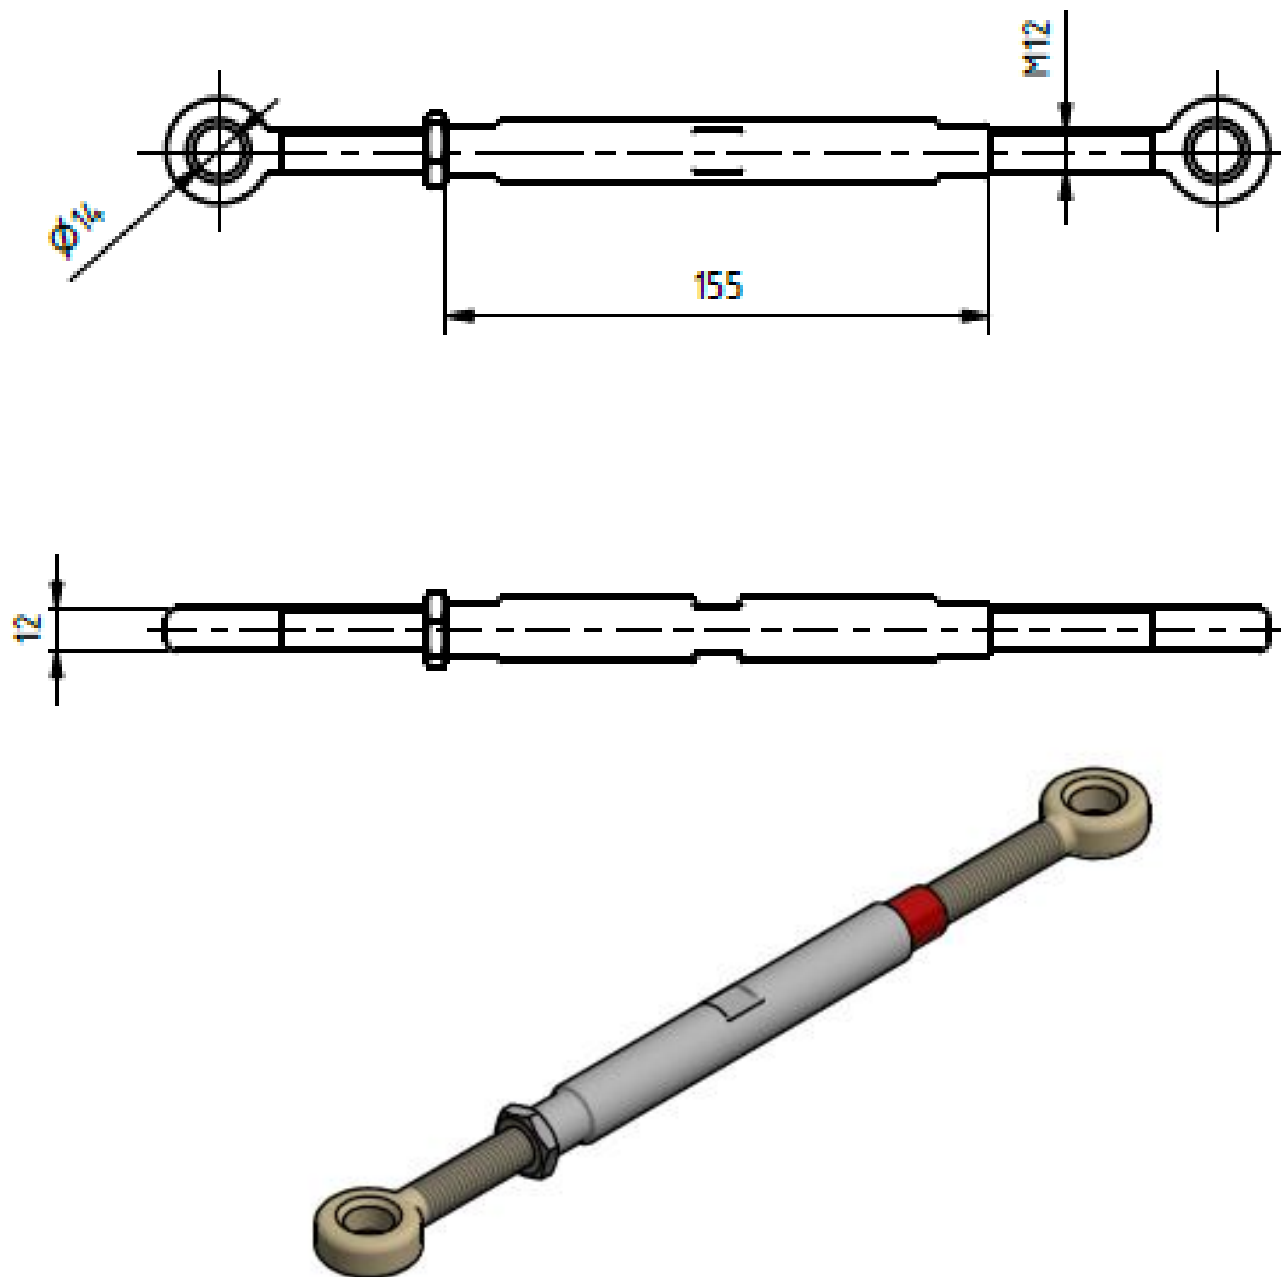

Catalogue sheet

Screw turnbuckle 30 kN with two eyes (stainless body) - small

Order number: 0148.1

Technical parameters

- Material: Stainless steel, bronze eyes
- Weight: 0,45 kg (1 lb)
- Screw turnbuckle with securing nut on the right screw
- Screws M12 , eye diameter 14mm (0,55 in)
- Max. tensile strength: 30kN
- Expanded 320mm (12,6 in), retracted 210mm (8,27 in)
(measured from eyes centers)