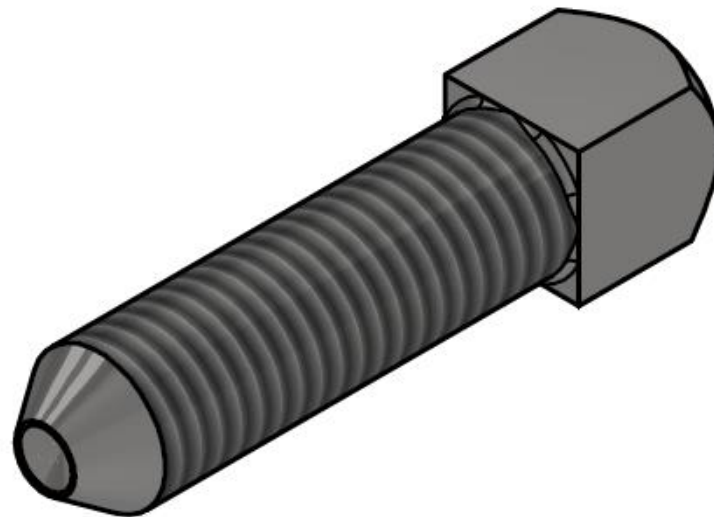

## Screw M 10 x 35 with square head (stainless)

Order number: 0154.3

## Technical parameters

- Material: Stainless steel
- Weight: 0,02 kg (0,04 lb)