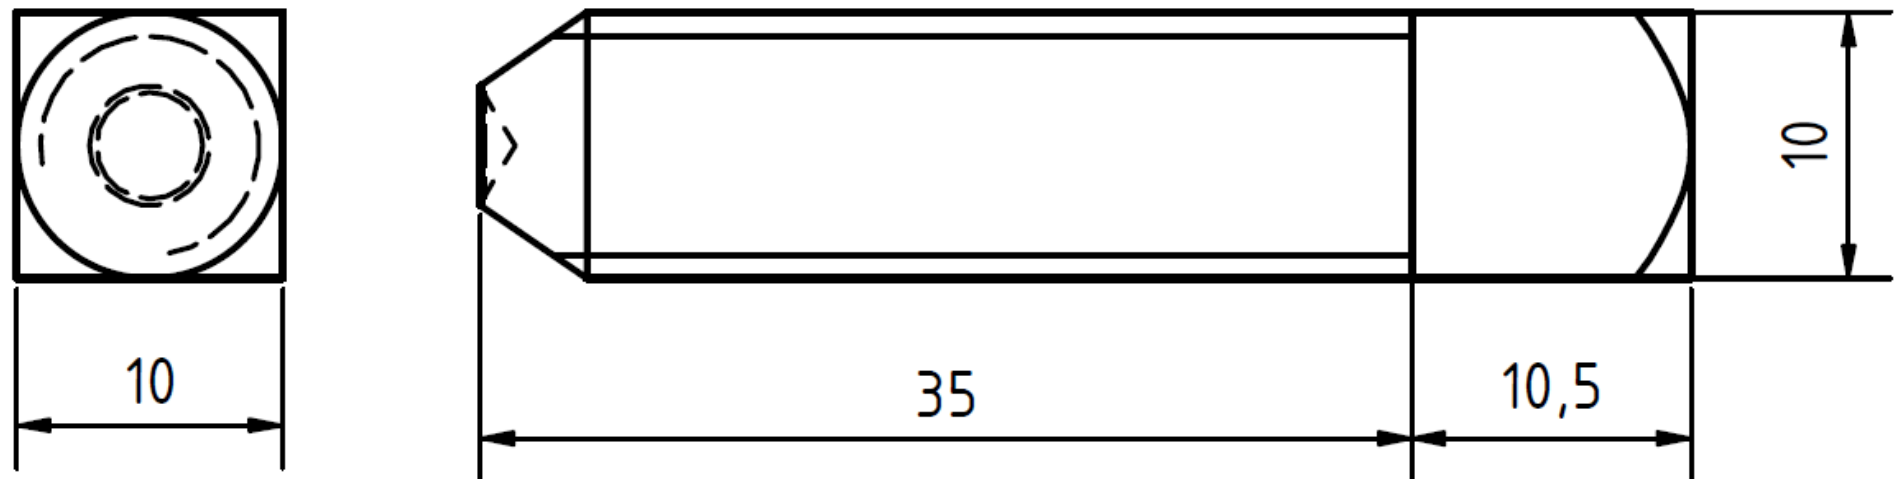

## Screw M 10 x 35 with square head (stainless)

Order number: 0154.3

## Technical parameters

- Material: Stainless steel
- Weight: 0,02 kg (0,04 lb)